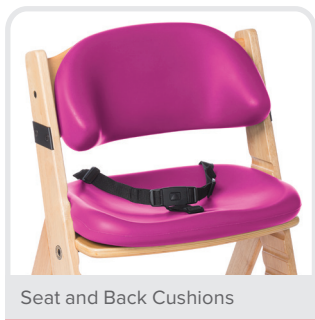

Optional Accessories: