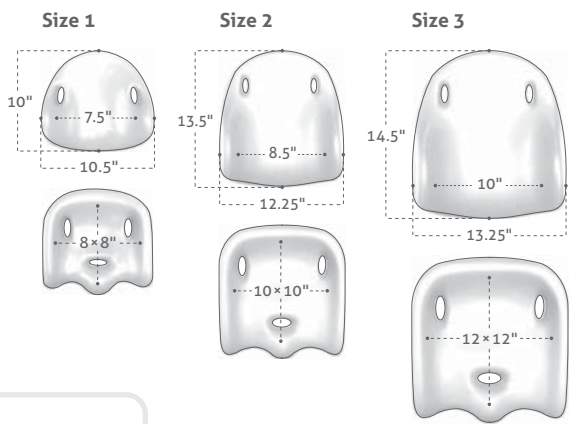

# Soft-Touch<sup>®</sup> Liners 5 year warranty

Upgrade Your Strollers and Chairs with Portable Positioning

Item	Cherry	Lilac	Aqua	Dark Gray	Inner Dimensions	Overall Dimensions
Size 1 Seat Cushion	72040101	72040102	72040104	72040109	8"W x 8"D x 3.5"H	10.5"D x 11"W
Size 2 Seat Cushion	72040201	72040202	72040204	72040209	10"W x 10"D x 4"H	13"D x 12"W
Size 3 Seat Cushion	72040301	72040302	72040304	72040309	12"W x 12"D x 4.5"H	15"D x 14"W
Size 1 Back Cushion*	72050101	72050102	72050104	72050109	7.5"W x 10"H	10"H x 10.5"W
Size 2 Back Cushion*	72050201	72050202	72050204	72050209	8.5"W x 13.5"H	13.5"H x 12.25"W
Size 3 Back Cushion*	72050301	72050302	72050304	72050309	10"W x 14.5"H	14.5"H x 13.25"W

\*Depth of Back Cushions are 1" at the narrowest point and 4" at the widest point

**Please Note:** Only Liner Sizes 1 and 2 can be inserted into the EIO Push Chair and Tomato Jogger.