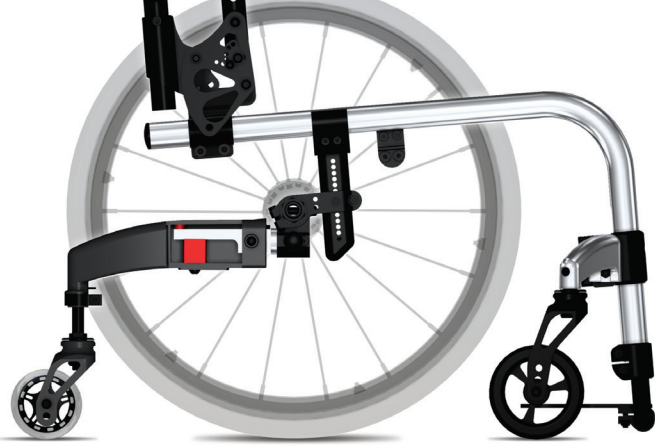

Little Wave "Click"

Not Just a Wheelchair. A Member of the Team.

DESIGNED FOR OUR *NEXT* GENERATION.

Welcome to the most intuitive pediatric wheelchair you've ever seen.

An adjustment system designed to provide accurate, easy growth options. A system so easy to adjust it promotes proper positioning and wheel access so your child gains the active independence and mobility they want.

YOU ARE ONLY A "CLIK" AWAY,
FROM JUST RIGHT.

Expanding your child's world with confidence.

BE DYNAMIC.

Being able to move yourself in space is an essential phase of neurodevelopment. The challenge is maintaining security and stability. Our new adjustable dynamic 5th wheel, that allows you to adjust both the range and spring rate, makes it possible.

Whether setup in mid-wheel for the smallest riders or to help promote and teach the balance and wheeling skills that encourage confidence to overcome everyday obstacles and terrain. **Be Dynamic.**

Kliq's unique swing away armrest allows for independent angle adjustability, while integrated into the backrest for easy growth. Your arm is always where you need it.

The replaceable cross tube with TAPER LOK increases Kliq's rigidity resulting in an easier to push chair. Optional integrated receivers use less space so you can get everything in the right spot. The first time.