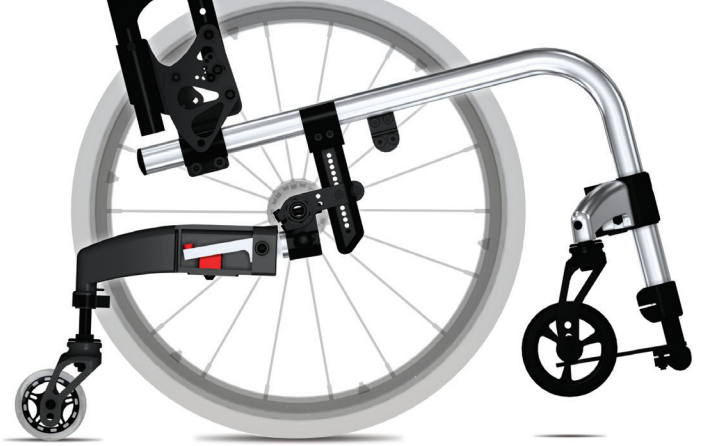

Little Wave "Click"

Not Just a Wheelchair. A Member of the Team.

DESIGNED FOR OUR *NEXT* GENERATION.

Welcome to the most intuitive pediatric wheelchair you've ever seen.

An adjustment system designed to provide accurate, easy growth options. A system so easy to adjust it promotes proper positioning and wheel access so your child gains the active independence and mobility they want.

YOU ARE ONLY A "CLIK" AWAY,
FROM JUST RIGHT.

Expanding your child's world with confidence.

BE DYNAMIC.

Being able to move yourself in space is an essential phase of neurodevelopment. The challenge is maintaining security and stability. Our new adjustable dynamic 5th wheel, that allows you to adjust both the range and spring rate, makes it possible.

Whether setup in mid-wheel for the smallest riders or to help promote and teach the balance and wheeling skills that encourage confidence to overcome everyday obstacles and terrain. **Be Dynamic.**

Kliq's unique swing away armrest allows for independent angle adjustability, while integrated into the backrest for easy growth. Your arm is always where you need it.

The replaceable cross tube with TAPER LOK increases Kliq's rigidity resulting in an easier to push chair. Optional integrated receivers use less space so you can get everything in the right spot. The first time.