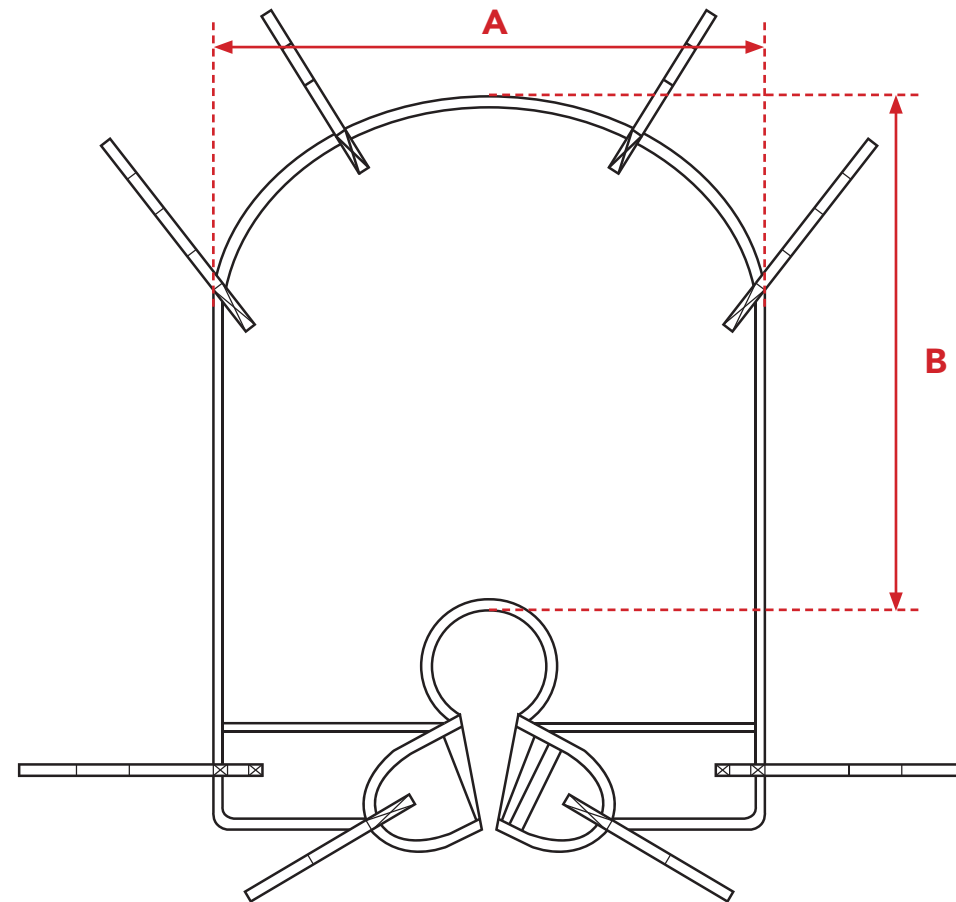

Sizing Guide

Quilted Hammock with Head Support

Code/s:
F04

Materials:
Polyester
Mesh

	A	B
XSmall	77cm	71cm
Small	87cm	84cm
Medium	99cm	92cm
Large	109cm	98cm
XLarge	119cm	106cm

Please Note:
Measurements are given for guidance and only reflect the design stated. If you require a custom made sling or have any further questions regarding Silvalea sizing please contact +44 (0)1626 331655 or customerservices@silvalea.com for more help.