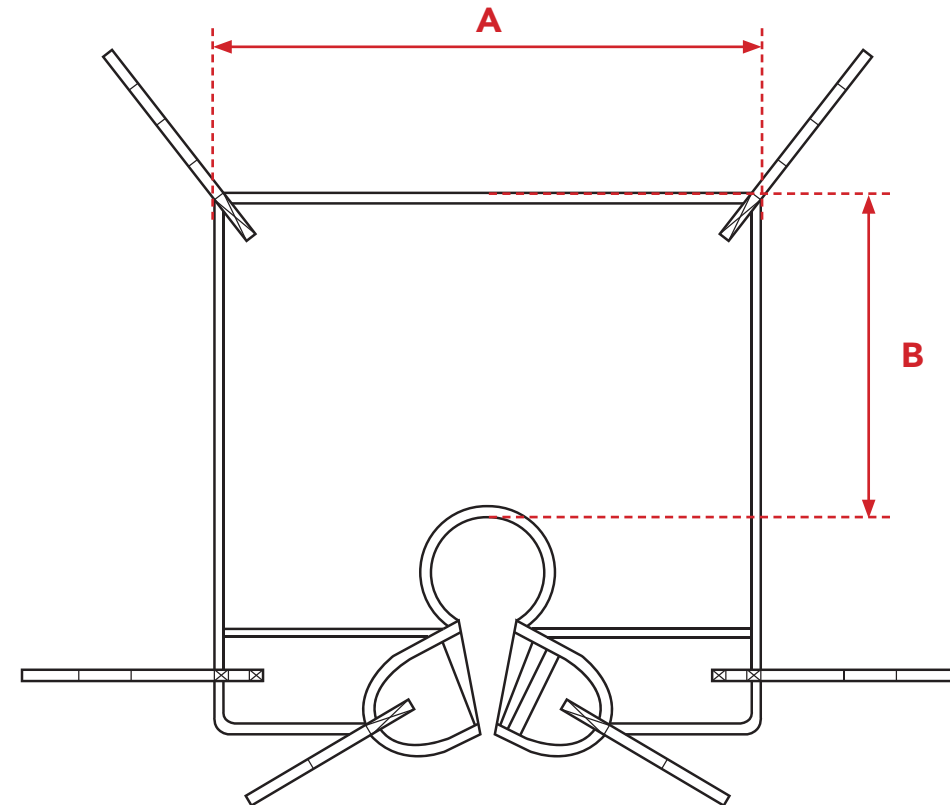

Sizing Guide

Quilted Hammock

Code/s:
F03

Materials:
Polyester
Mesh

	A	B
XSmall	77cm	56cm
Small	87cm	63cm
Medium	99cm	71cm
Large	109cm	77cm
XLarge	119cm	80cm

Please Note:
Measurements are given for guidance and only reflect the design stated. If you require a custom made sling or have any further questions regarding Silvalea sizing please contact +44 (0)1626 331655 or customerservices@silvalea.com for more help.