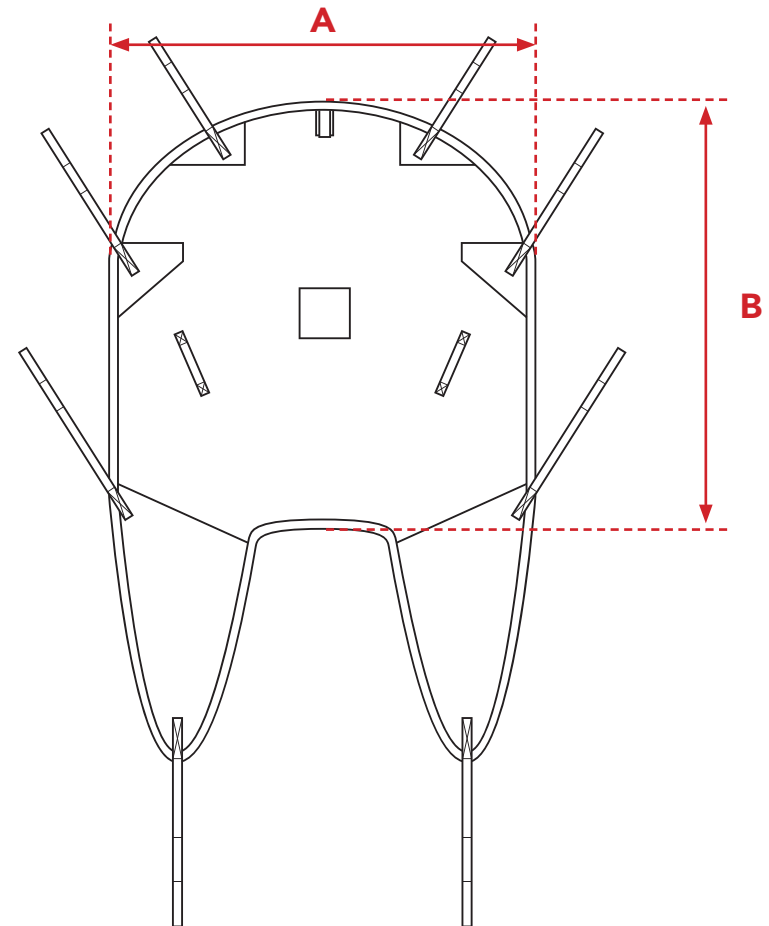

Sizing Guide

Quilted Universal with Head Support

Code/s:
F02

Materials:
Polyester
Mesh

	A	B
XSmall	77cm	68cm
Small	87cm	77cm
Medium	101cm	86cm
Large	109cm	89cm
XLarge	117cm	94cm

Please Note:
Measurements are given for guidance and only reflect the design stated. If you require a custom made sling or have any further questions regarding Silvalea sizing please contact +44 (0)1626 331655 or customerservices@silvalea.com for more help.