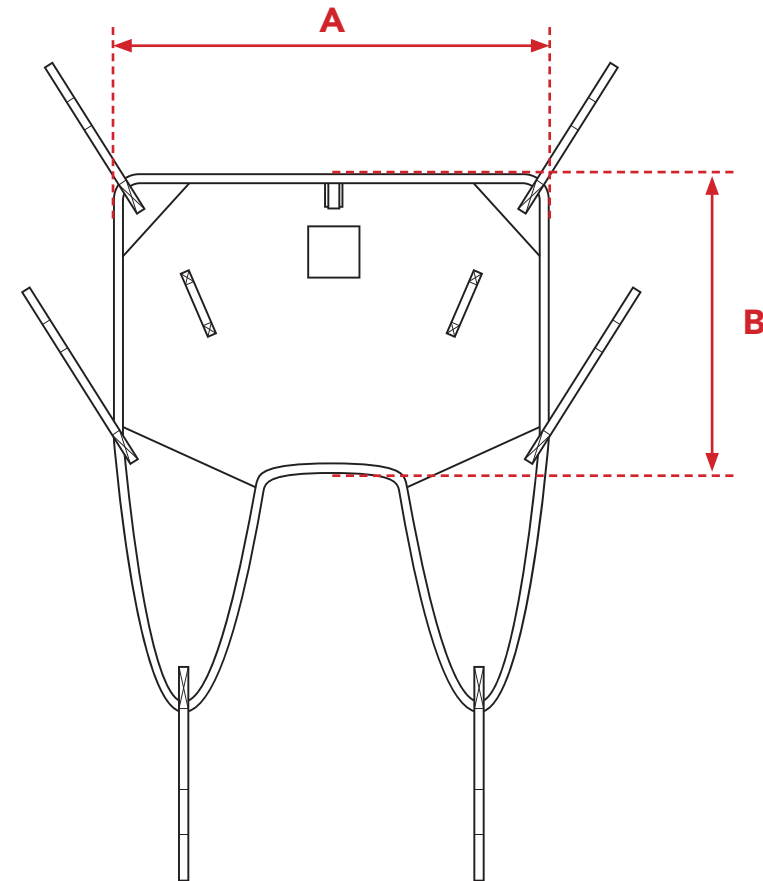

Sizing Guide

Quilted Universal

Code/s:
F01

Materials:
Polyester
Mesh

	A	B
XSmall	77cm	54cm
Small	87cm	58cm
Medium	101cm	68cm
Large	109cm	70cm
XLarge	117cm	70cm

Please Note:
Measurements are given for guidance and only reflect the design stated. If you require a custom made sling or have any further questions regarding Silvalea sizing please contact +44 (0)1626 331655 or customerservices@silvalea.com for more help.